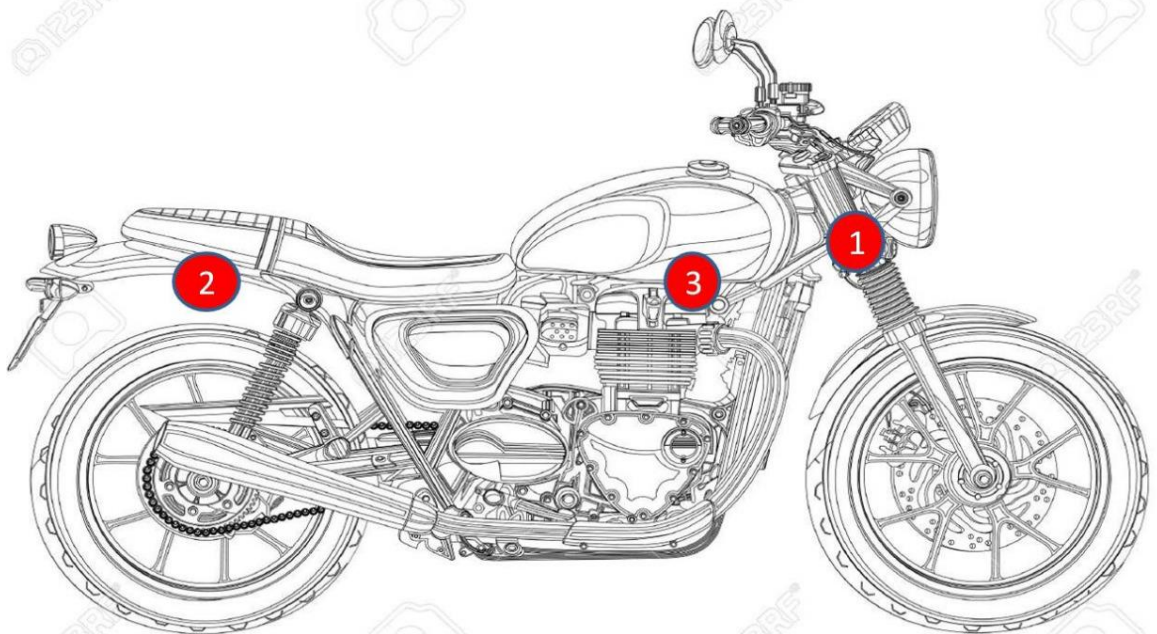

CHASSIS NUMBER/VIN NUMBER LOCATION IN VARIOUS VEHICLES:

A. SCOOTERS

1. On the LT/RT Foot rest Floor
2. Under the Seat near Fuel Tank

B. MOTOR CYCLES/BIKE

1. Handle frame vertical member
2. Under Rear Seat- (Bajaj Plusar NX, Kawasaki Ninja)
3. Inside RT Front Panel on Chassis- (KTM)

C. CARS

- 1 Engine room
- 2 On the Floor Driver/Non Driver Side
- 3 Under the front seat Driver/Non Driver Side
- 4 On the centre Pillar LT/RT
- 5 Behind the front tyre LT/RT
- 6 Behind the rear tyre LT/RT
- 7 Inside the Dickey
- 8 On the Channel LT/RT

D. TRUCKS

Embossed Chassis Number Location Truck/Mini Truck

- 1 Behind the front tyre LT/RT
- 2 On the Channel LT/RT