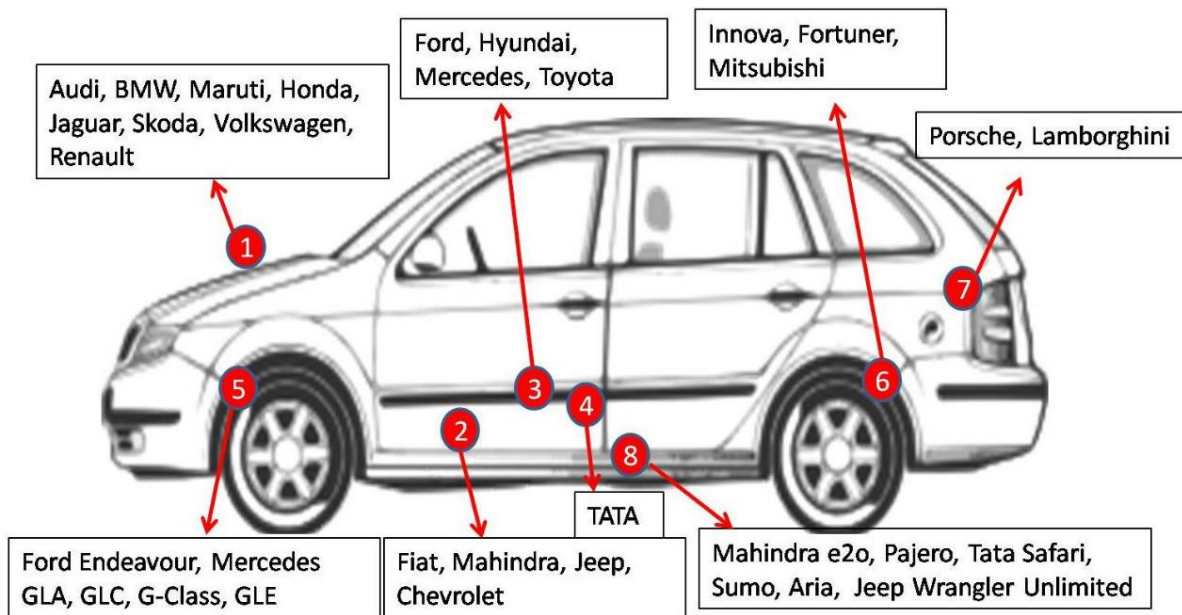

CHASSIS NUMBER/VIN NUMBER LOCATION IN VARIOUS VEHICLES:

A. SCOOTERS

1. On the LT/RT Foot rest Floor
2. Under the Seat near Fuel Tank

B. MOTOR CYCLES/BIKE

1. Handle frame vertical member
2. Under Rear Seat- (Bajaj Plusar NX, Kawasaki Ninja)
3. Inside RT Front Panel on Chassis- (KTM)

C. CARS

- 1 Engine room
- 2 On the Floor Driver/Non Driver Side
- 3 Under the front seat Driver/Non Driver Side
- 4 On the centre Pillar LT/RT
- 5 Behind the front tyre LT/RT
- 6 Behind the rear tyre LT/RT
- 7 Inside the Dickey
- 8 On the Channel LT/RT

D. TRUCKS

Embossed Chassis Number Location Truck/Mini Truck

- 1 Behind the front tyre LT/RT
- 2 On the Channel LT/RT